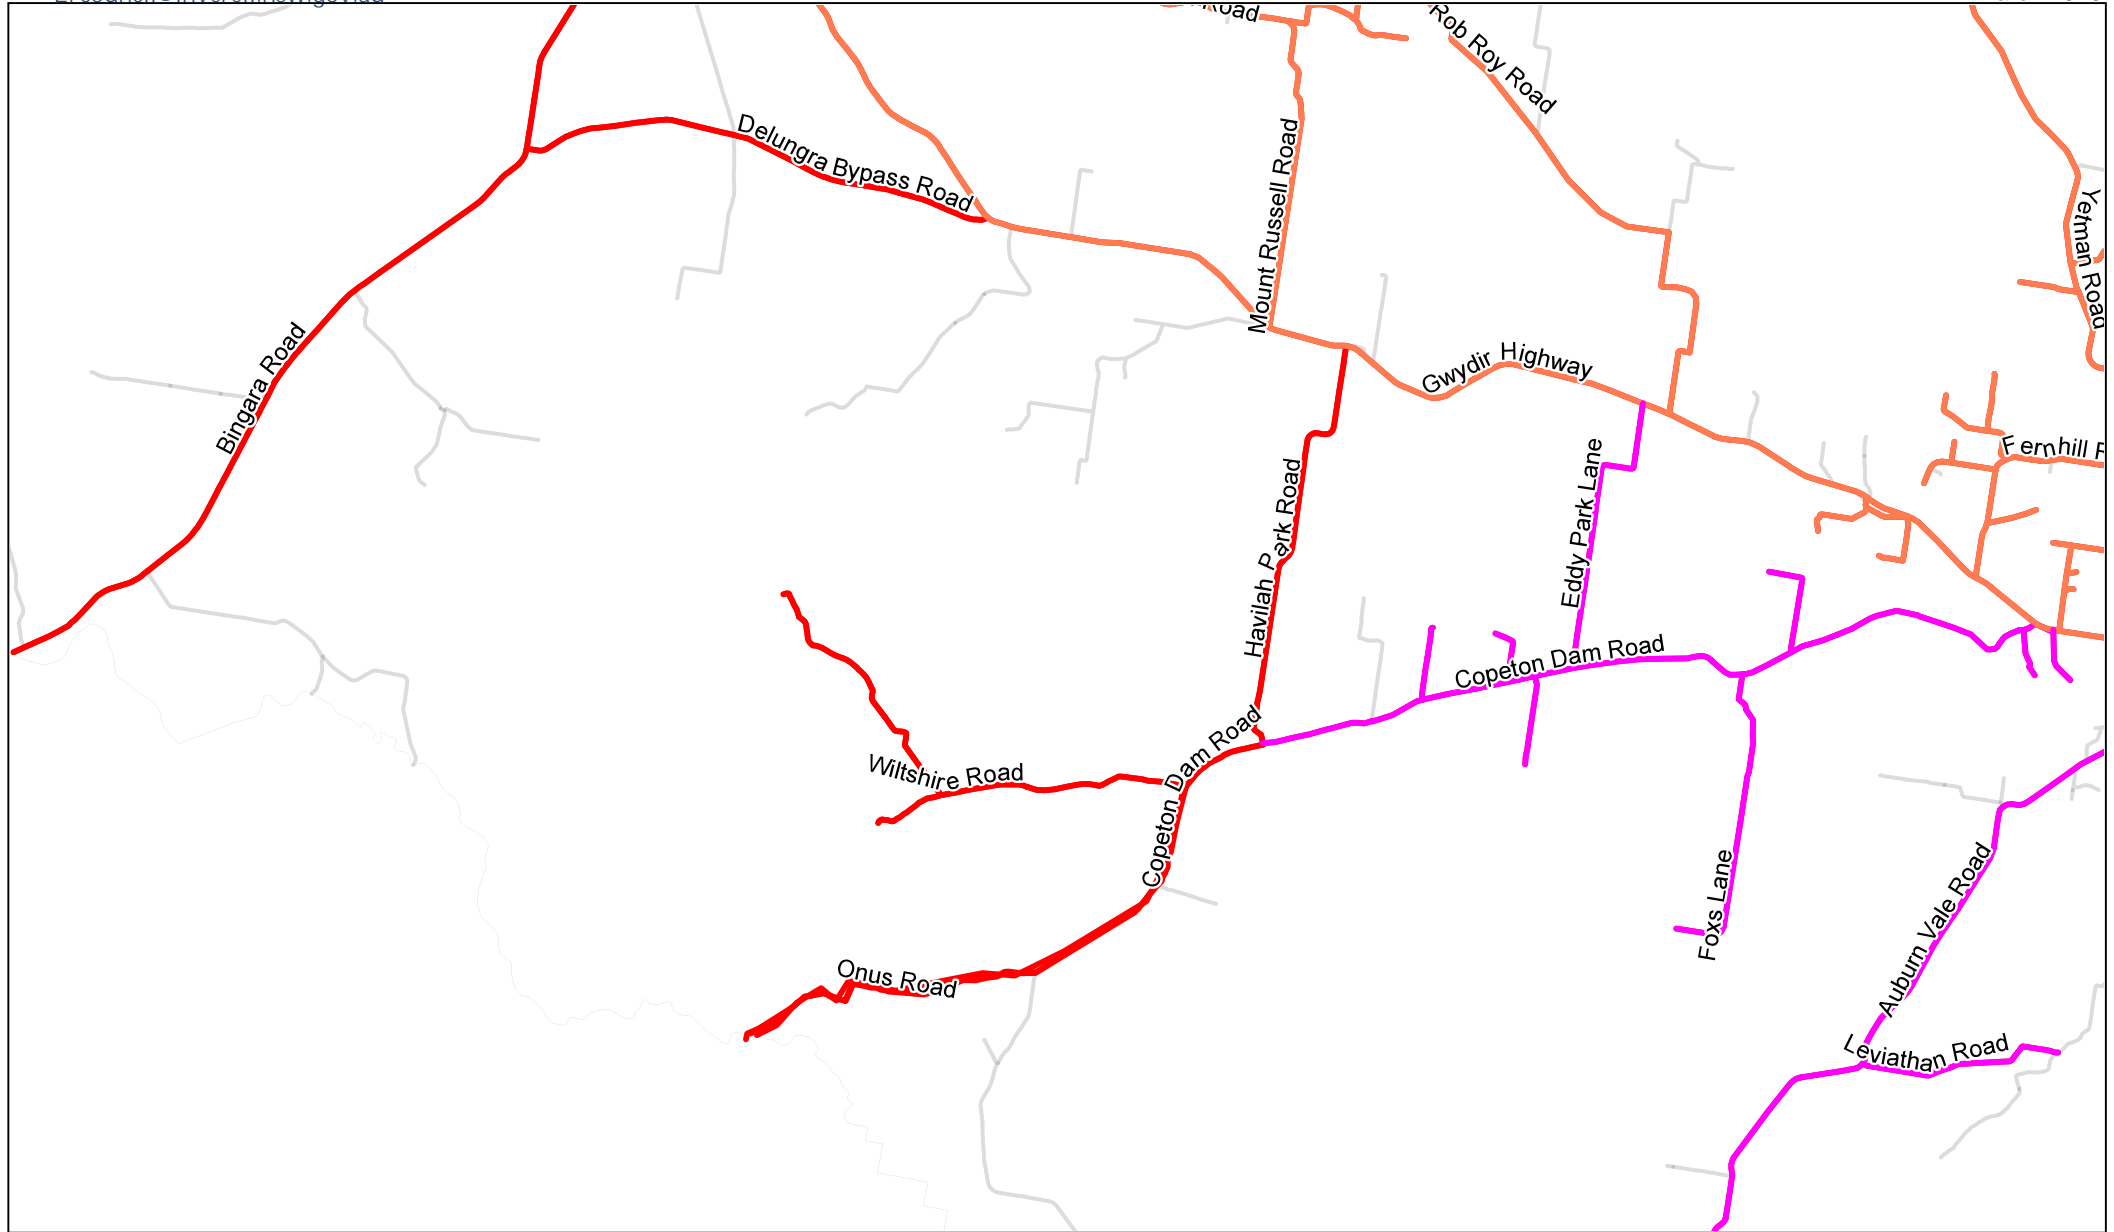

Garbage Collection - Recycling Western Regions

March 2016

Legend

- Wednesday - Week 1
- Wednesday - Week 2
- Thursday - Week 2

IMPORTANT: This map is not a precise survey document. Accurate locations can only be determined by a survey on the ground. This information has been prepared for Council's internal purposes and for no other purpose. No statement is made about the accuracy or suitability of the information for use for any purpose (whether the purpose has been notified to Council or not). While every care is taken to ensure the accuracy of this data, neither the Inverell Shire Council nor the Department of Lands makes any representations or warranties about its accuracy, reliability, completeness or suitability for any particular purpose and disclaims all responsibility and all liability (including without limitation, liability in negligence) for all expenses, losses, damages (including indirect or consequential damage) and costs which you might incur as a result of the data being inaccurate or incomplete in any way and for any reason. © The State of New South Wales (Department of Lands) 2008, © Inverell Shire Council 2008. This map was produced on the GEOCENTRIC DATUM OF AUSTRALIA 1994 (GDA94), which has superseded the Australian Geographic Datum of 1984 (AGD66/84). Heights are referenced to the Australia Height Datum (AHD) heights. For most practical purposes GDA94 coordinates and satellite derived (GPS) coordinates based on the World Geodetic Datum 1984 (WGS84) are the same.