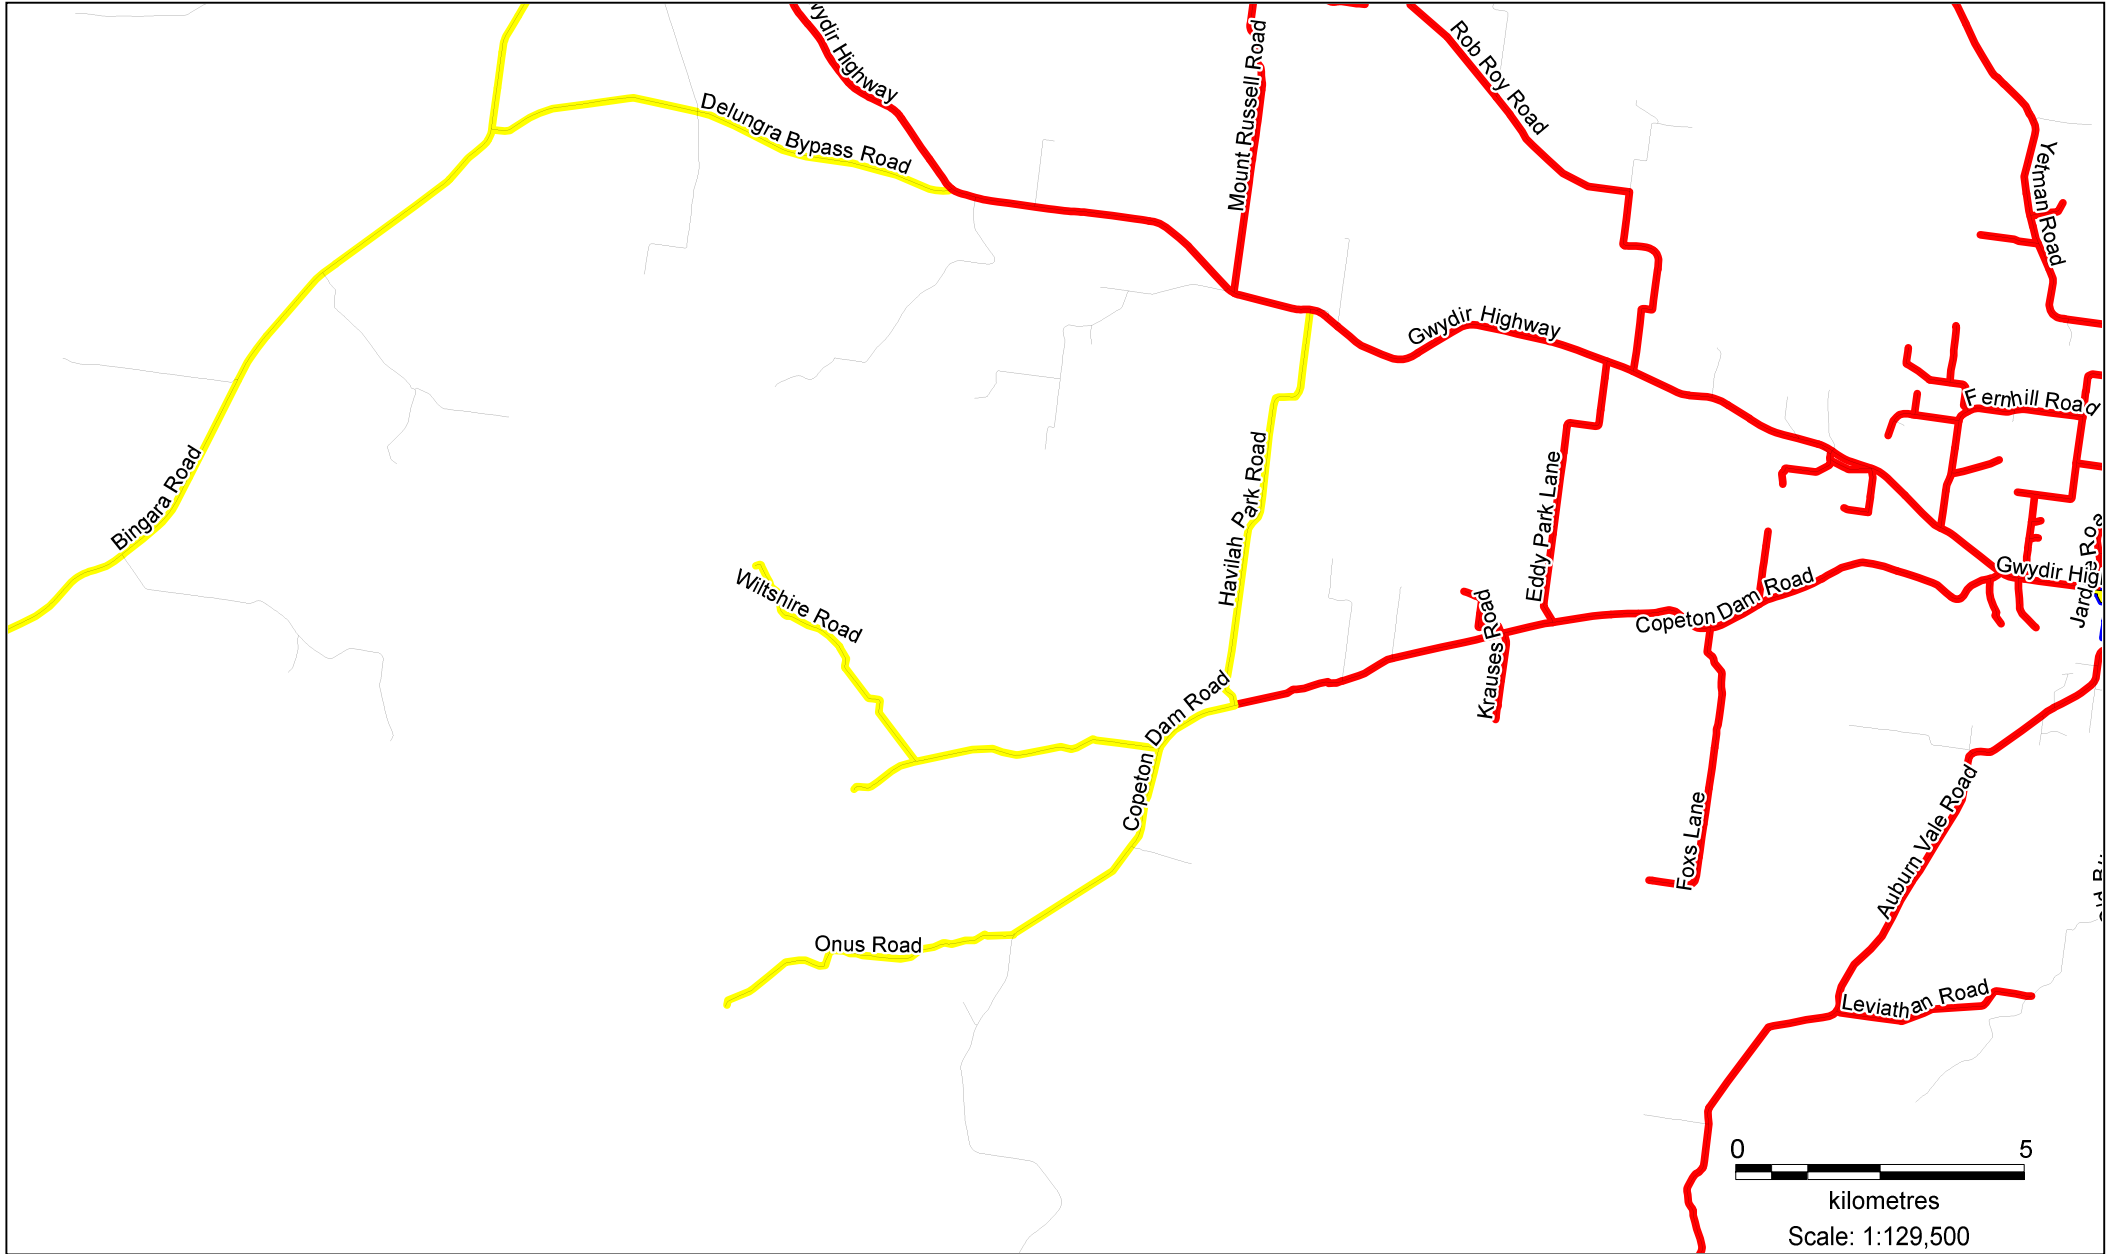

Garbage Collection - General Waste Western Regions

March 2016

- Legend**
- Wednesday
 - Thursday

IMPORTANT: This map is not a precise survey document. Accurate locations can only be determined by a survey on the ground. This information has been prepared for Council's internal purposes and for no other purpose. No statement is made about the accuracy or suitability of the information for use for any purpose (whether the purpose has been notified to Council or not). While every care is taken to ensure the accuracy of this data, neither the Inverell Shire Council nor the Department of Lands makes any representations or warranties about its accuracy, reliability, completeness or suitability for any particular purpose and disclaims all responsibility and all liability (including without limitation, liability in negligence) for all expenses, losses, damages (including indirect or consequential damage) and costs which you might incur as a result of the data being inaccurate or incomplete in any way and for any reason. © The State of New South Wales (Department of Lands) 2008, © Inverell Shire Council 2008. This map was produced on the GEOCENTRIC DATUM OF AUSTRALIA 1994 (GDA94), which has superseded the Australian Geographic Datum of 1984 (AGD66/84). Heights are referenced to the Australia Height Datum (AHD) heights. For most practical purposes GDA94 coordinates and satellite derived (GPS) coordinates based on the World Geodetic Datum 1984 (WGS84) are the same.