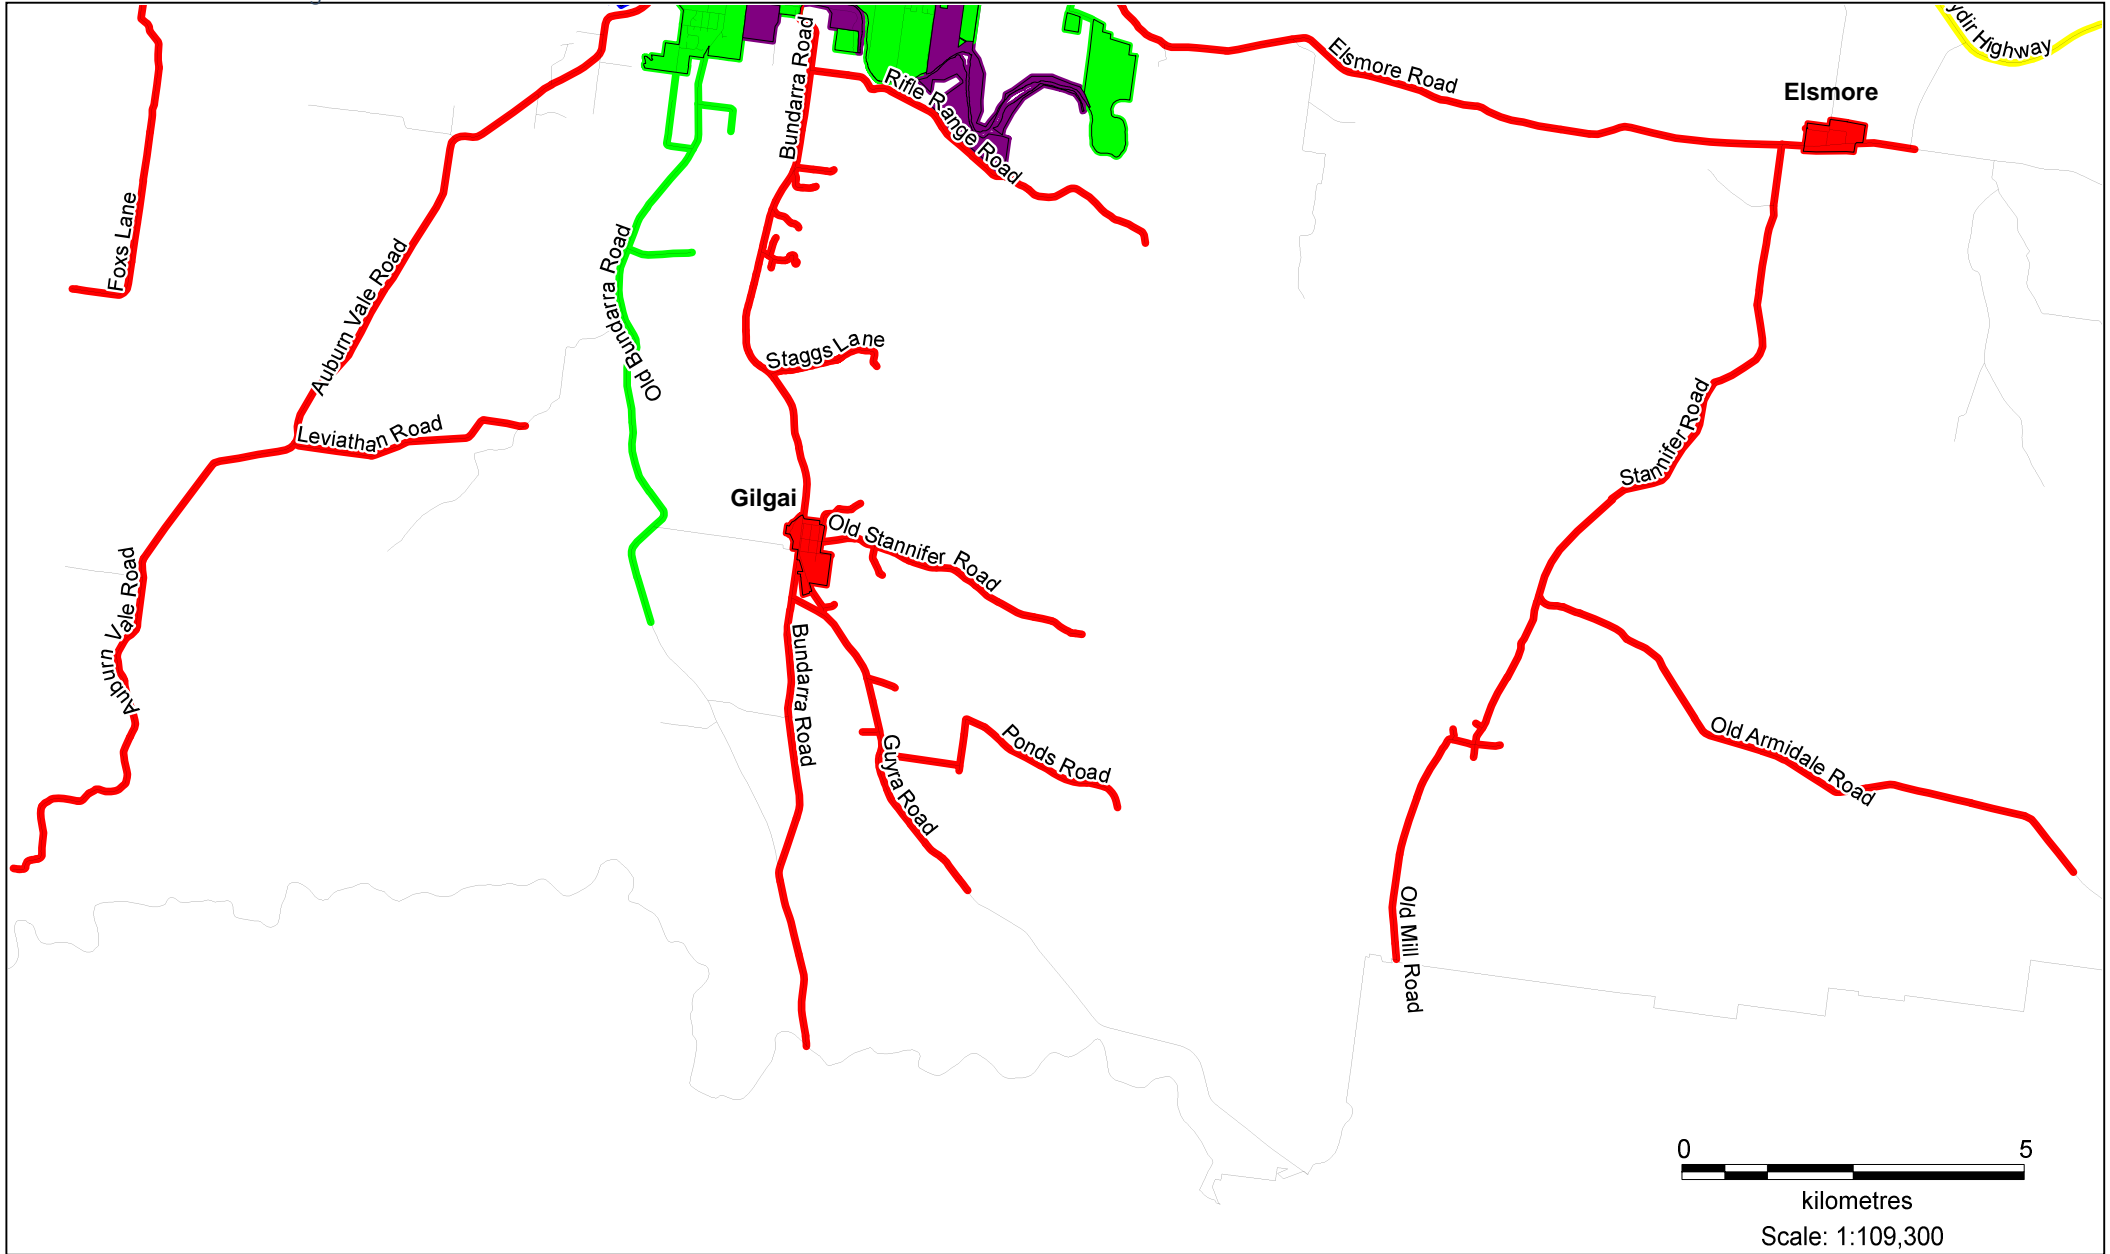

Garbage Collection - General Waste Southern Regions

March 2016

Legend

- Monday
- Wednesday
- Thursday
- Parks and Gardens

IMPORTANT: This map is not a precise survey document. Accurate locations can only be determined by a survey on the ground. This information has been prepared for Council's internal purposes and for no other purpose. No statement is made about the accuracy or suitability of the information for use for any purpose (whether the purpose has been notified to Council or not). While every care is taken to ensure the accuracy of this data, neither the Inverell Shire Council nor the Department of Lands makes any representations or warranties about its accuracy, reliability, completeness or suitability for any particular purpose and disclaims all responsibility and all liability (including without limitation, liability in negligence) for all expenses, losses, damages (including indirect or consequential damage) and costs which you might incur as a result of the data being inaccurate or incomplete in any way and for any reason. © The State of New South Wales (Department of Lands) 2008. © Inverell Shire Council 2008. This map was produced on the GEOCENTRIC DATUM OF AUSTRALIA 1994 (GDA94), which has superseded the Australian Geographic Datum of 1984 (AGD66/84). Heights are referenced to the Australia Height Datum (AHD) heights. For most practical purposes GDA94 coordinates and satellite derived (GPS) coordinates based on the World Geodetic Datum 1984 (WGS84) are the same.